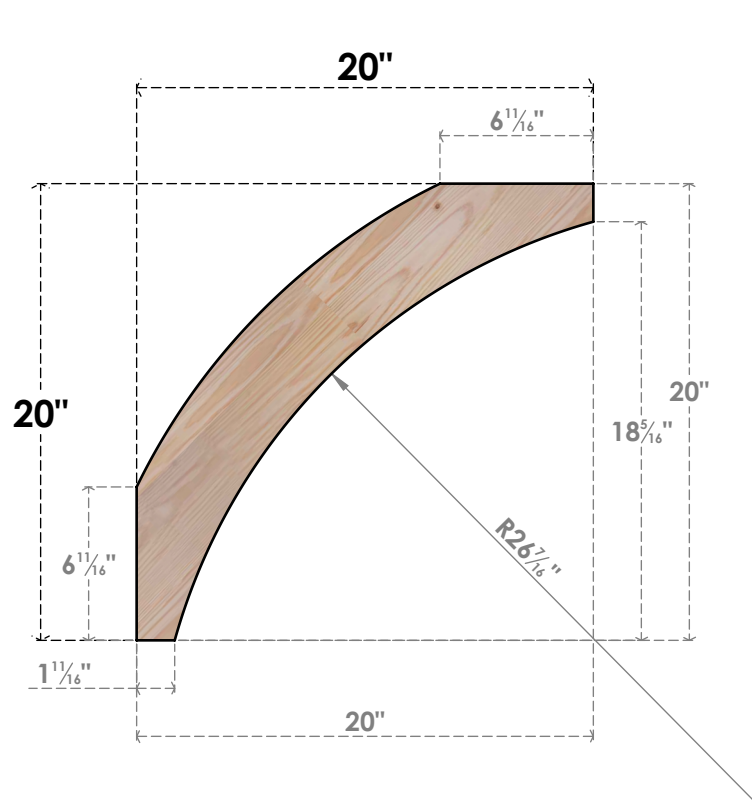

BRC06X20X20THR00SDF

5 1/2"W X 20"D X 20"H THORTON SMOOTH BRACE, DOUGLAS FIR

SIDE

FRONT

EKENA MILLWORK
 2300 WEST MAIN ST.
 CLARKSVILLE, TX 75426
 TOLL FREE: 866-607-0453
 WWW.EKENAMILLWORK.COM

NOTES

1. INSTALLATION TO BE COMPLETED IN ACCORDANCE WITH MANUFACTURER'S SPECIFICATIONS.
2. DRAWING MAY NOT BE TO SCALE
3. THIS DRAWING IS INTENDED FOR DESIGN AND PLANNING PURPOSES ONLY.
4. ALL INFORMATION CONTAINED HEREIN WAS CURRENT AT THE TIME OF DEVELOPMENT BUT MUST BE REVIEWED AND APPROVED BY THE PRODUCT MANUFACTURER TO BE CONSIDERED ACCURATE.
5. PRODUCTS ARE NOT KILN DRIED. THIS ITEM IS UNIQUE AND WILL CONTAIN THE NATURAL VARIATIONS THAT THE WOOD SPECIES OFFERS. THIS MAY RESULT IN VARIATIONS UP TO 1/4"