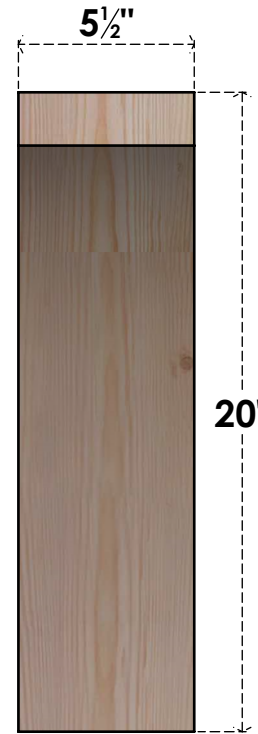

BRC06X20X20THR00SDF

5 1/2"W X 20"D X 20"H THORTON SMOOTH BRACE, DOUGLAS FIR

SIDE

FRONT

EKENA MILLWORK
 2300 WEST MAIN ST.
 CLARKSVILLE, TX 75426
 TOLL FREE: 866-607-0453
 WWW.EKENAMILLWORK.COM

NOTES

1. INSTALLATION TO BE COMPLETED IN ACCORDANCE WITH MANUFACTURER'S SPECIFICATIONS.
2. DRAWING MAY NOT BE TO SCALE
3. THIS DRAWING IS INTENDED FOR DESIGN AND PLANNING PURPOSES ONLY.
4. ALL INFORMATION CONTAINED HEREIN WAS CURRENT AT THE TIME OF DEVELOPMENT BUT MUST BE REVIEWED AND APPROVED BY THE PRODUCT MANUFACTURER TO BE CONSIDERED ACCURATE.
5. PRODUCTS ARE NOT KILN DRIED. THIS ITEM IS UNIQUE AND WILL CONTAIN THE NATURAL VARIATIONS THAT THE WOOD SPECIES OFFERS. THIS MAY RESULT IN VARIATIONS UP TO 1/4"